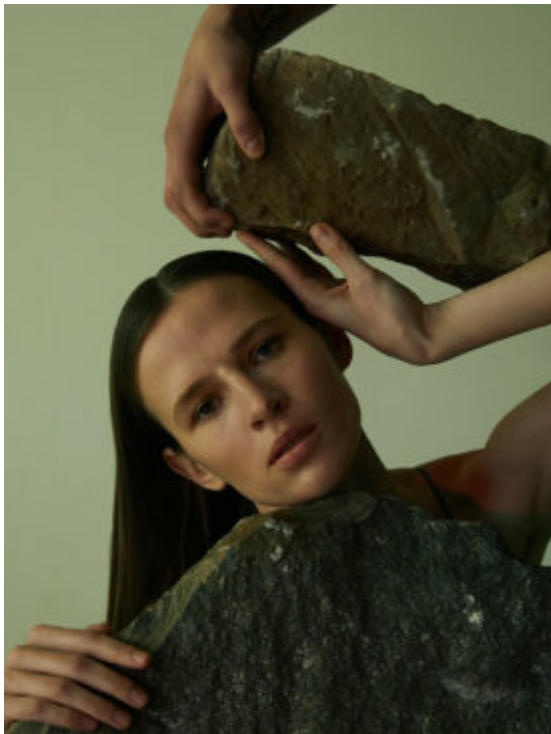

TRUE MODELS

Diana Nimylovych

178 | 83 / 60 / 88 / 39 | Brown / Green

TRUE MODELS

Diana Nimylovych

178 | 83 / 60 / 88 / 39 | Brown / Green

TRUE MODELS

Diana Nimylovych

178 | 83 / 60 / 88 / 39 | Brown / Green

TRUE MODELS

Diana Nimylovych

178 | 83 / 60 / 88 / 39 | Brown / Green

TRUE MODELS

Diana Nimylovych

178 | 83 / 60 / 88 / 39 | Brown / Green

TRUE MODELS