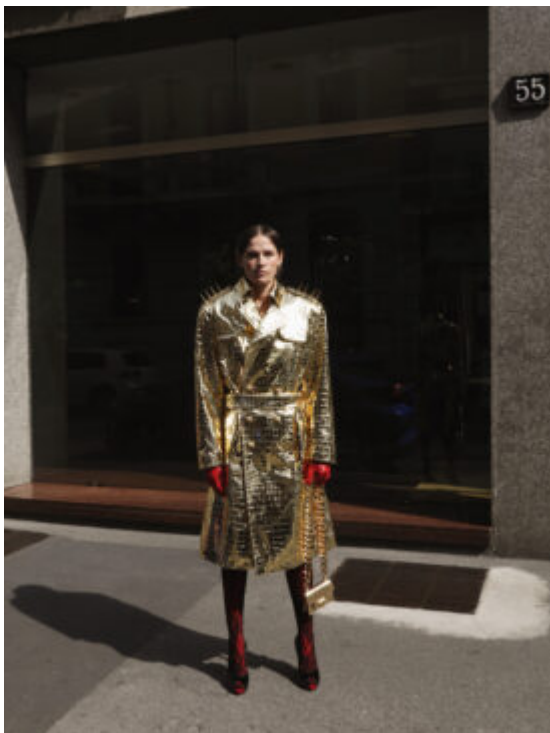

TRUE MODELS

Diana Nimylovych

178 | 83 / 60 / 88 / 39 | Brown / Green

TRUE MODELS

Diana Nimylovych

178 | 83 / 60 / 88 / 39 | Brown / Green

TRUE MODELS

Diana Nimylovych

178 | 83 / 60 / 88 / 39 | Brown / Green

TRUE MODELS

Diana Nimylovych

178 | 83 / 60 / 88 / 39 | Brown / Green

TRUE MODELS

Diana Nimylovych

178 | 83 / 60 / 88 / 39 | Brown / Green

TRUE MODELS

Diana Nimylovych

178 | 83 / 60 / 88 / 39 | Brown / Green

TRUE MODELS

Diana Nimylovych

178 | 83 / 60 / 88 / 39 | Brown / Green

TRUE MODELS

Diana Nimylovych

178 | 83 / 60 / 88 / 39 | Brown / Green