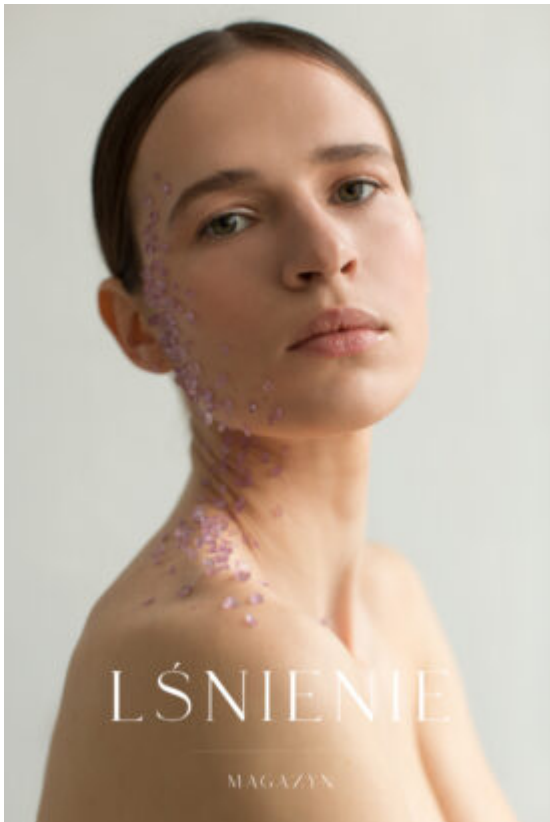

TRUE MODELS

Diana Nimylovych

178 | 83 / 60 / 88 / 39 | Brown / Green

TRUE MODELS

Diana Nimylovych

178 | 83 / 60 / 88 / 39 | Brown / Green

TRUE MODELS

Diana Nimylovych

178 | 83 / 60 / 88 / 39 | Brown / Green

TRUE MODELS

Diana Nimylovych

178 | 83 / 60 / 88 / 39 | Brown / Green

TRUE MODELS

Diana Nimylovych

178 | 83 / 60 / 88 / 39 | Brown / Green

TRUE MODELS

Diana Nimylovych

178 | 83 / 60 / 88 / 39 | Brown / Green

TRUE MODELS

Diana Nimylovych

178 | 83 / 60 / 88 / 39 | Brown / Green

TRUE MODELS

Diana Nimylovych

178 | 83 / 60 / 88 / 39 | Brown / Green